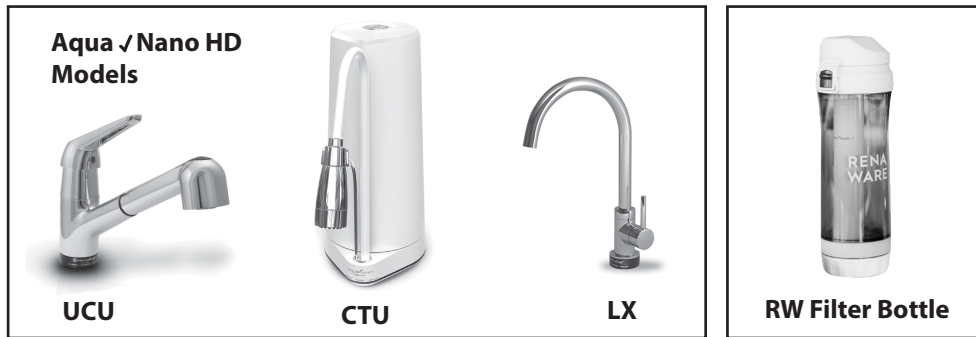

Water Filters

FITS MODELS	ITEM	ITEM #	QTY.	PRICE	TOTAL AMOUNT	FITS MODELS	ITEM	ITEM #	QTY.	PRICE	TOTAL AMOUNT
UCU LX	UCU mounting bracket base 	2306		\$7.00		CTU	Diverter valve 	6006		\$8.50	
CTU UCU LX	O-Ring 14.8mm x 2.2mm for inlet assembly cover 	2311		\$0.10		CTU UCU LX	EM Pre-filter combo pack 3 EM-media inserts 1-reusable housing 	2351		\$40.00	
CTU	Flow restrictor 	2317		\$1.40		CTU UCU LX	EM Pre-filter media inserts (pack of 3) 	2397		\$35.00	
CTU UCU LX	Back-flush adapter 	2320		\$0.40		CTU	CTU Wand 	2359		\$8.50	
CTU UCU LX	Inlet assembly cover 	2321		\$3.80		CTU	Tube-out 	2375		\$5.30	
UCU	Raw water Bypass Kit (Hose Sprayer) <i>Not available in California</i> 	2336		\$36.00		UCU	Tube-in Assembly 	2377		\$5.20	
UCU	Raw water Bypass Kit (Faucet) 	2364		\$57.00		CTU	Set of 6 Adapters 	2349		\$3.40	
UCU	Spray head w/ braided hose 	2322		\$28.50		RW Filter Bottle	Silicone Parts for RW Filter Bottle 	6039		\$1.70	

NO-CAL NOT FOR CALIFORNIA, COLORADO, IOWA, MASSACHUSETTS, WISCONSIN

CAL ONLY FOR CALIFORNIA, COLORADO, IOWA, MASSACHUSETTS, WISCONSIN

FITS MODELS	ITEM	ITEM #	QTY.	PRICE	TOTAL AMOUNT
CTU-100	Aqua √ Nano HD Upgrade Kit 1-Main Filter 1-CTU Base 4-Rubber Feet 	6013		\$182.00	
UCU-100	Aqua √ Nano HD Upgrade Kit 1-Main Filter 1-UCU Base 4-Rubber Feet 	6014		\$182.00	
CTU-500 UCU-500 LX-500s	Aqua √ HD™ Main Filter Cartridge 1-Reusable Housing 1-Media Insert 	6018		\$95.00	
CTU-500 UCU-500 LX-500s	Aqua √ HD™ Media Insert 	6017		\$72.00	
RW Filter Bottle	Filter Cartridge 	6031		\$60.00	